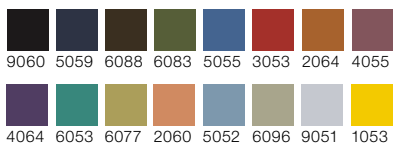

DESIGN GUIDE | 08 SEASIDE IMPRESSIONS